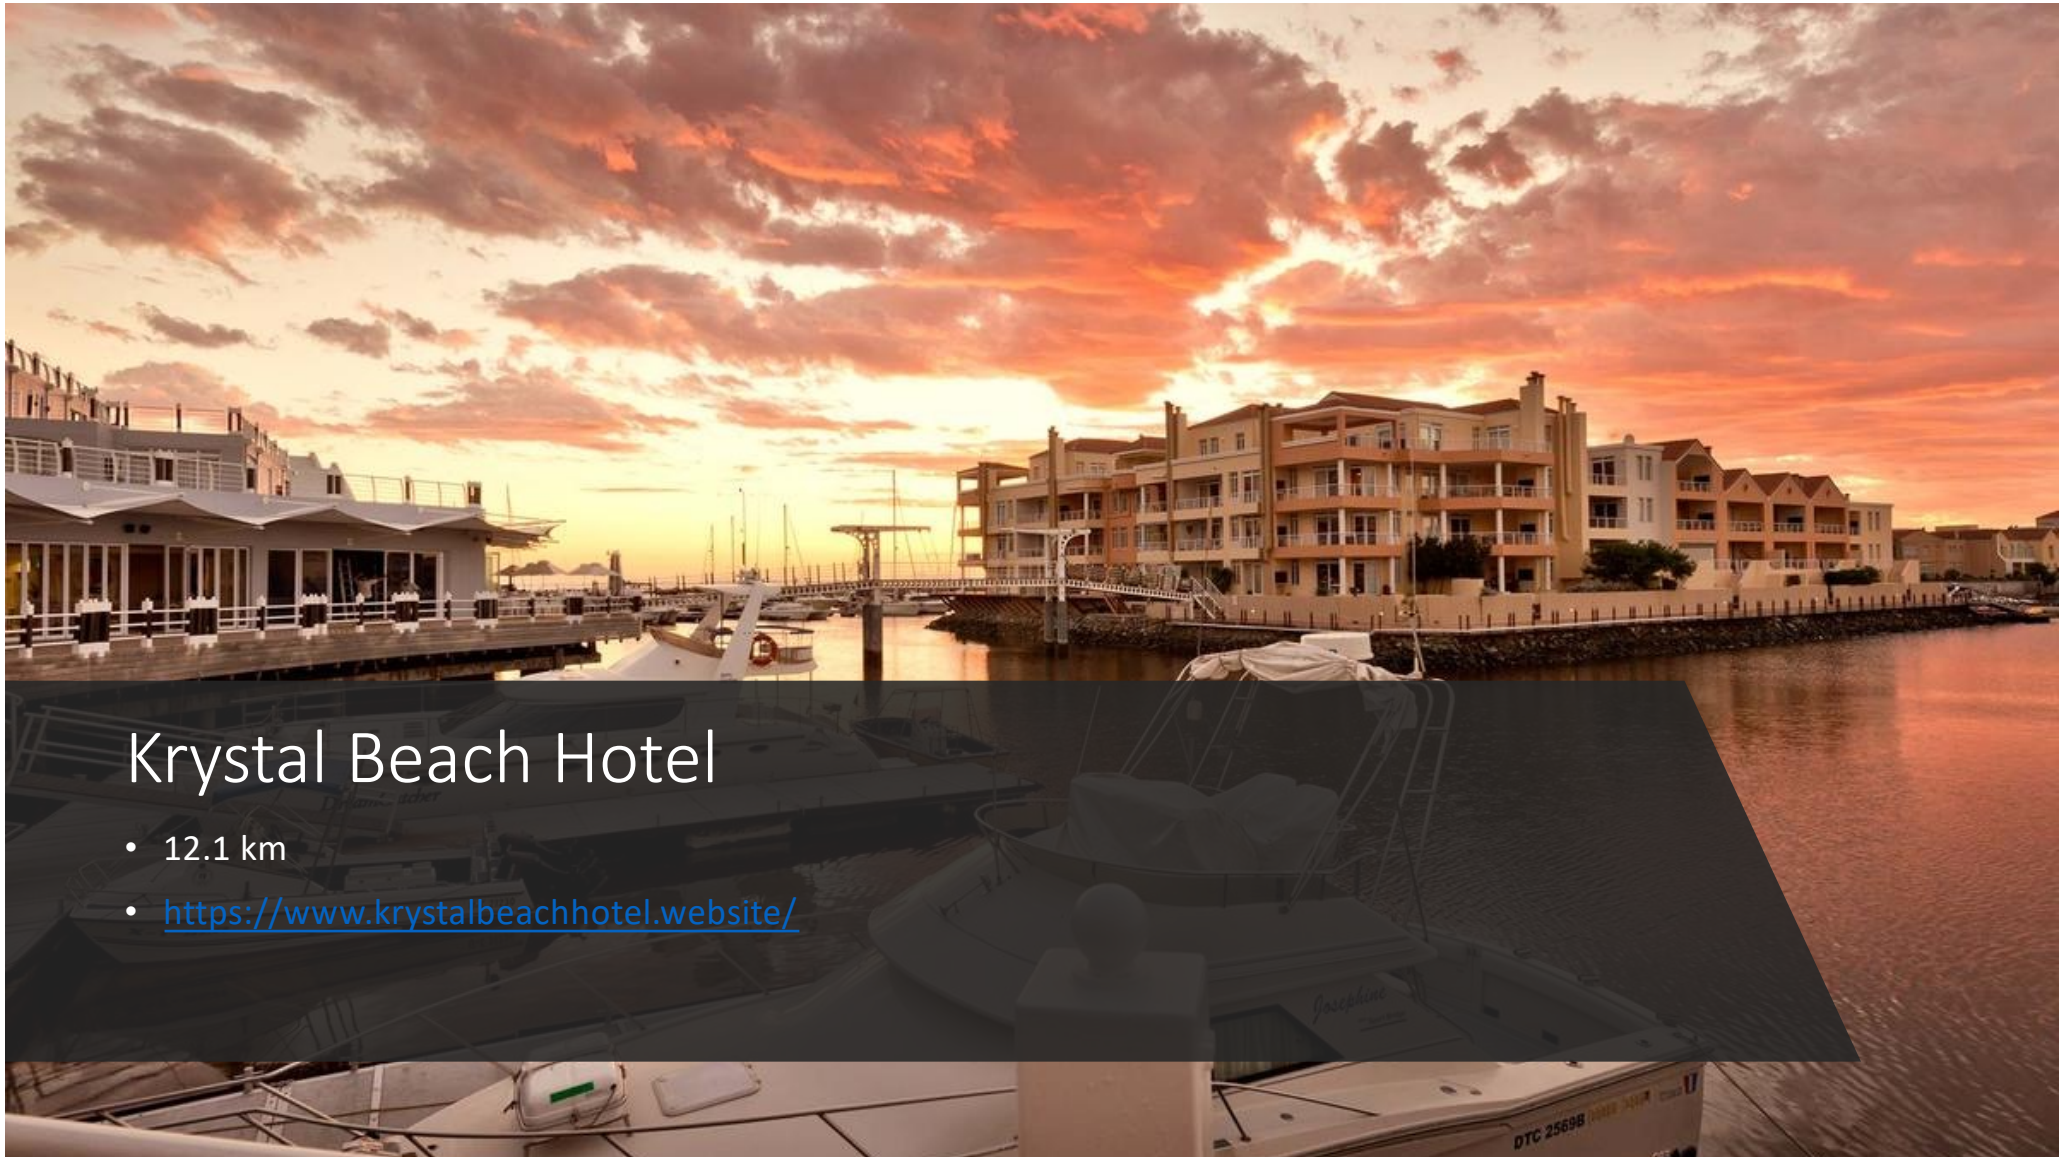

Krystal Beach Hotel

- 12.1 km
- <https://www.krystalbeachhotel.website/>

Barnacle Tree

- https://barnacle-tree.business.site/?utm_source=gmb&utm_medium=referral
- R420- R500
- 15 km

Pitstop Lodge

- 17,4 km
- R500 average pp
- Through booking.com
- <https://www.booking.com/hotel/za/pitstop-lodge.en-gb.html>

Willows Curve

- R450 – R600
- 13,2 km
- <https://www.booking.com/hotel/za/willows-curve.en-gb.html>
- Through booking.com

A large, white, two-story building with a dark roof and a central gabled entrance, surrounded by greenery and a blue sky with wispy clouds. The building has a classic architectural style with a central pedimented entrance and a series of windows along the side. The foreground shows a paved area and a lawn.