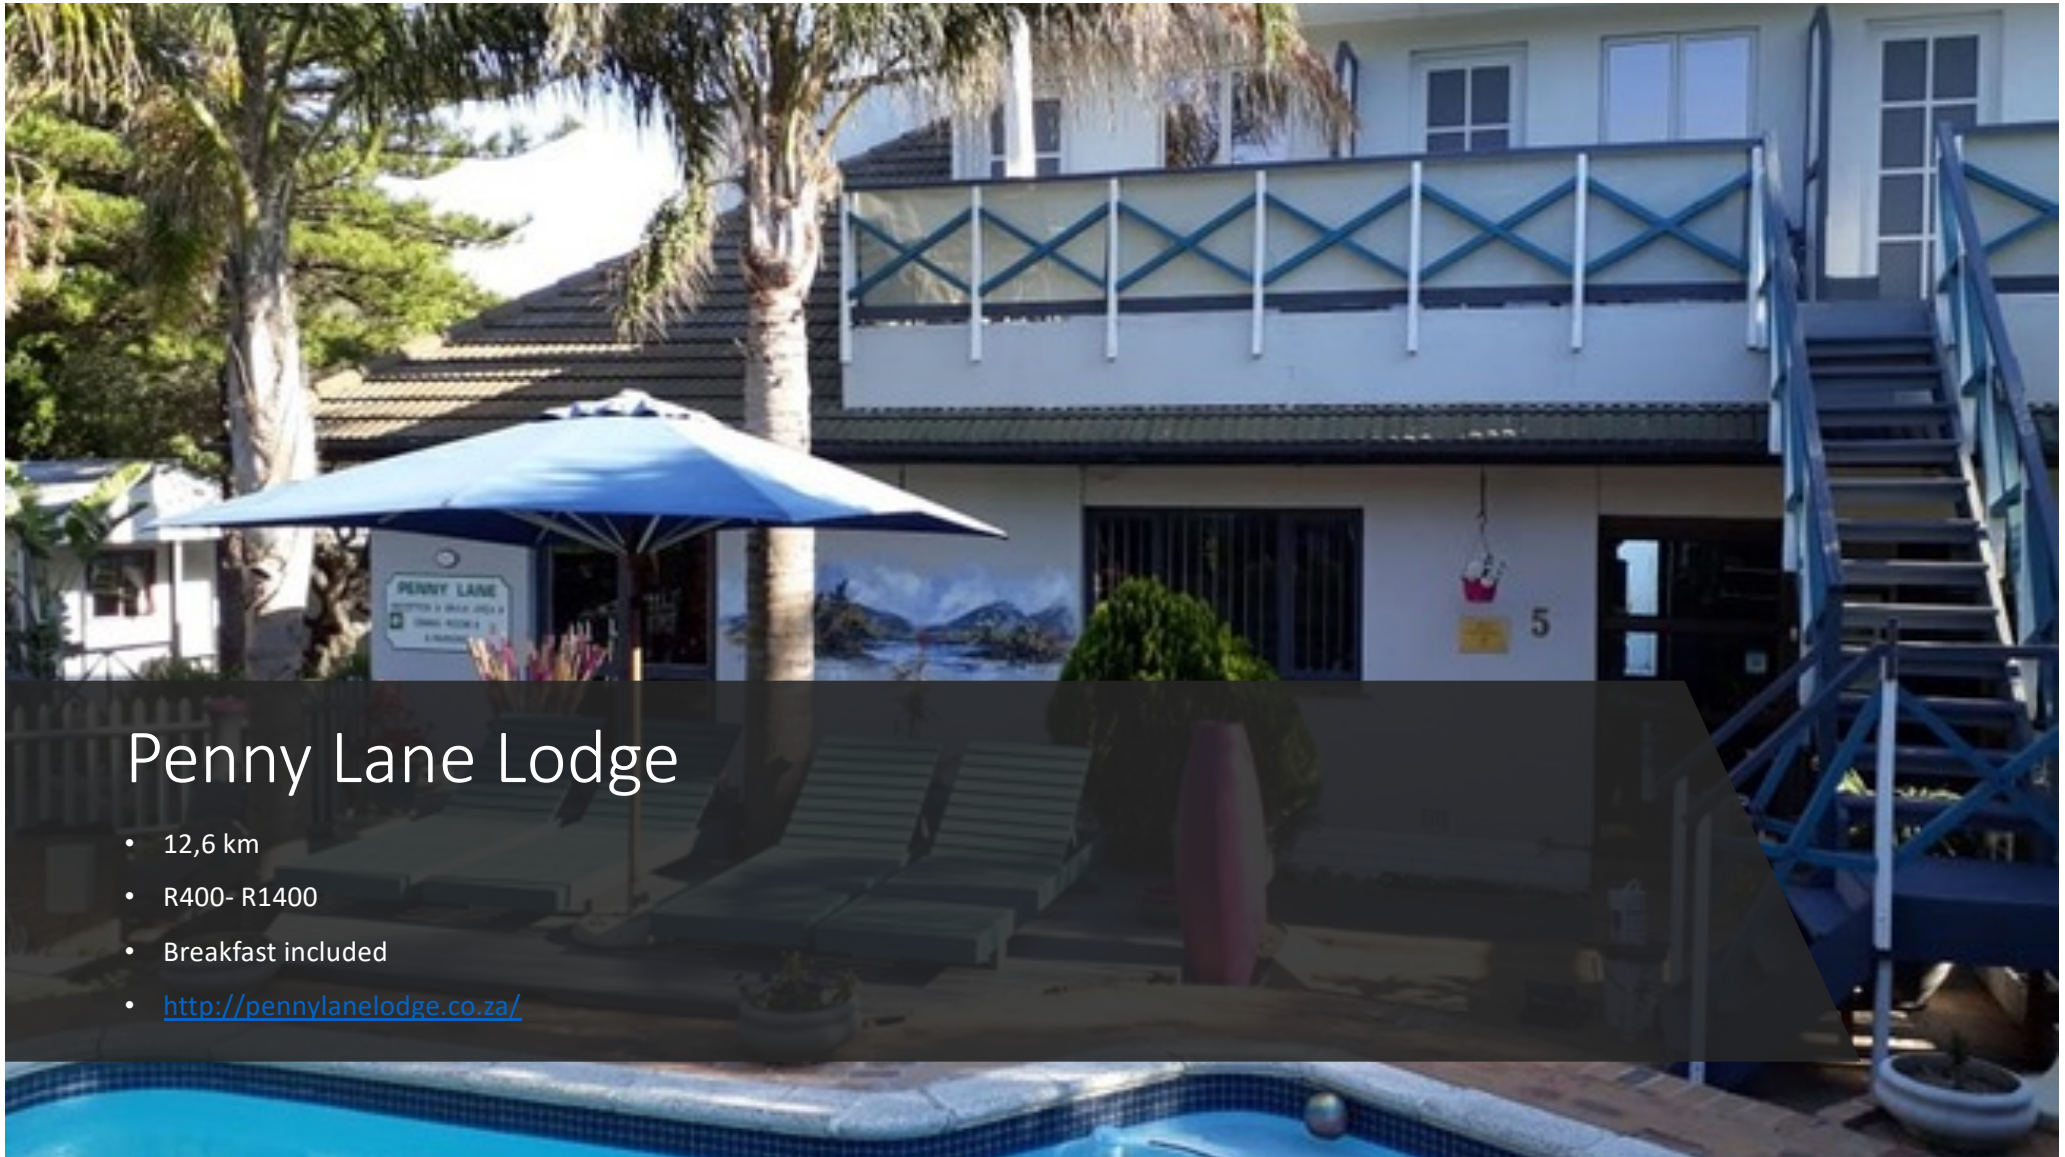

Penny Lane Lodge

- 12,6 km
- R400- R1400
- Breakfast included
- <http://pennylanelodge.co.za/>