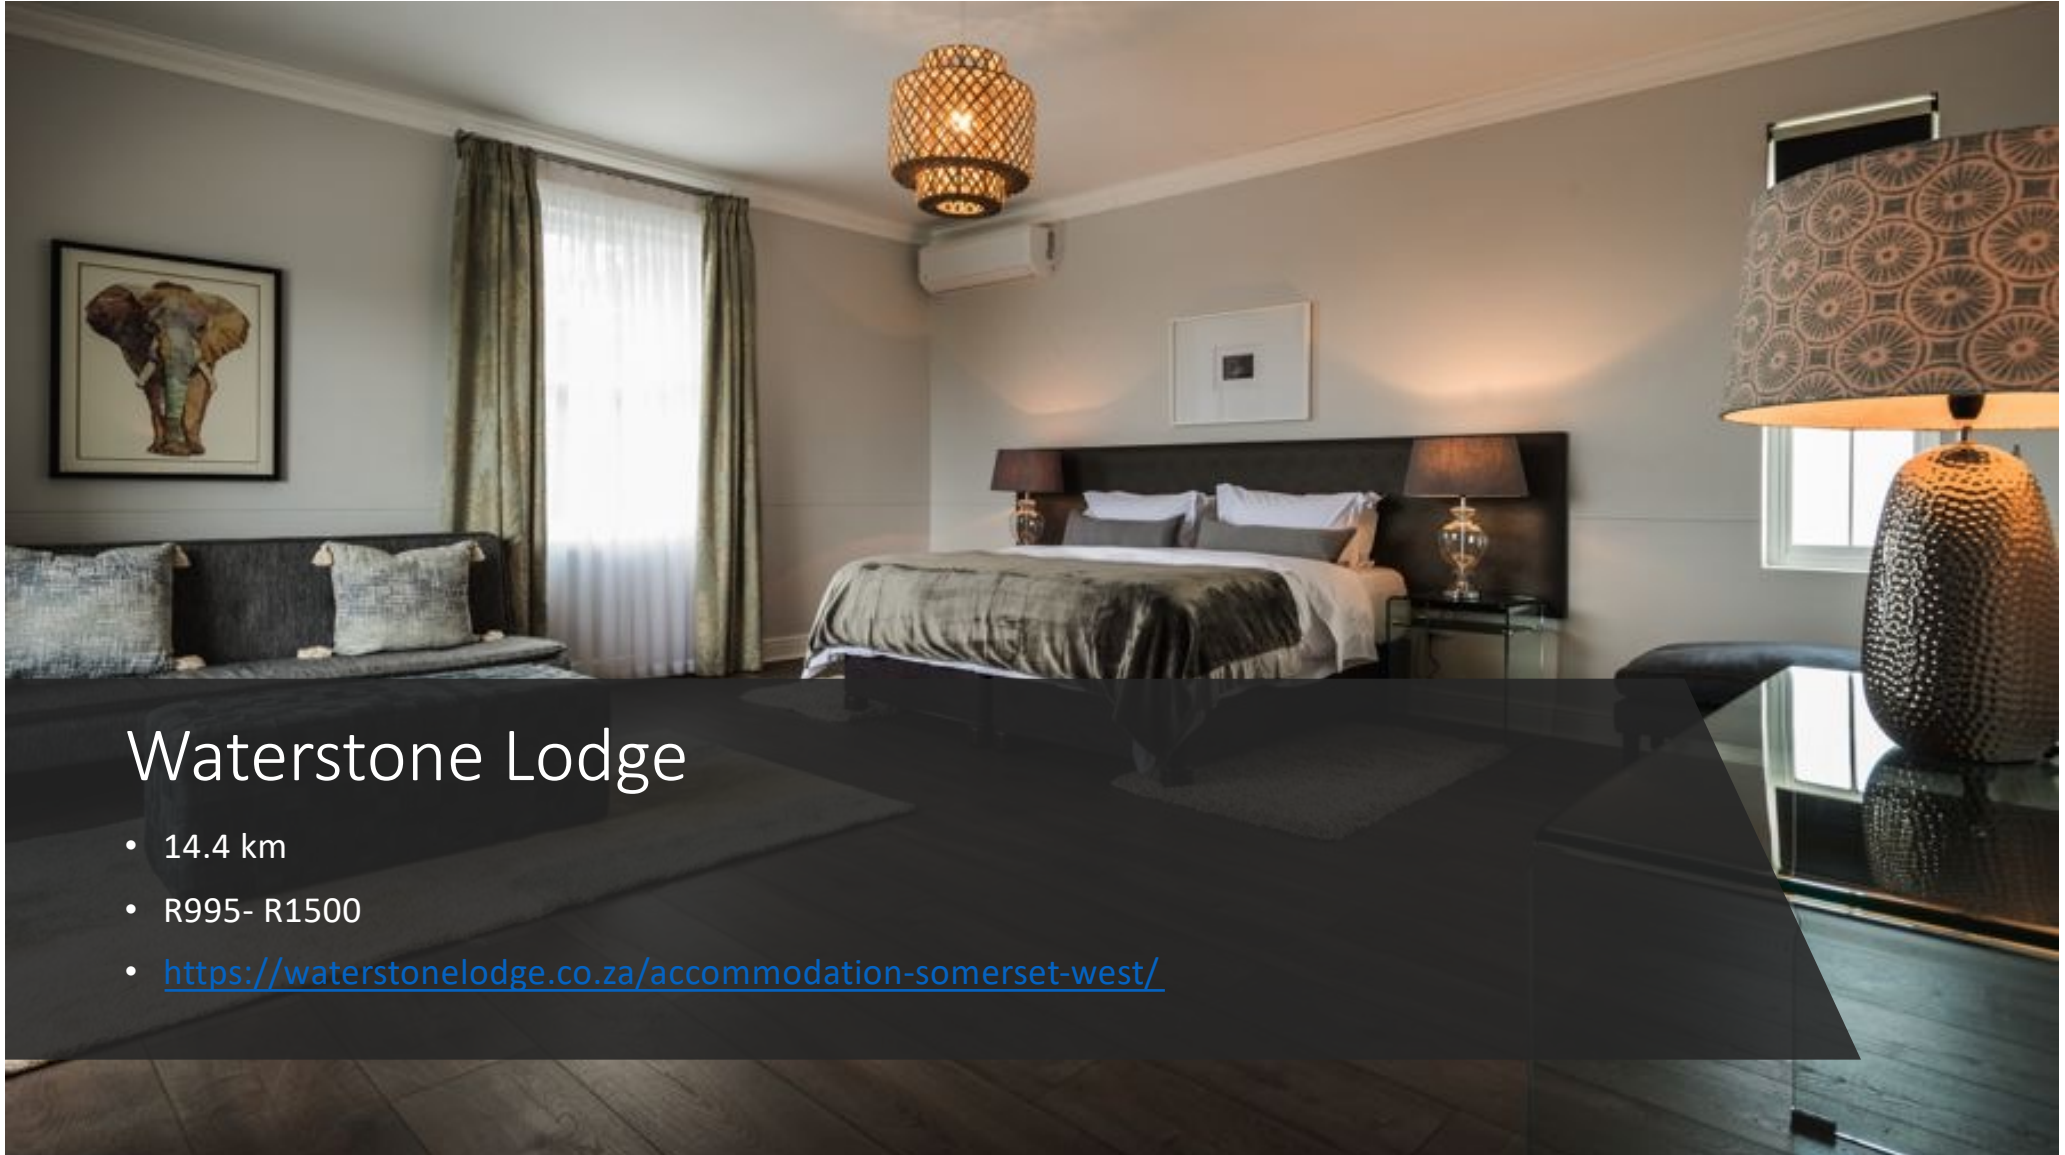

Waterstone Lodge

- 14.4 km
- R995- R1500
- <https://waterstonelodge.co.za/accommodation-somerset-west/>