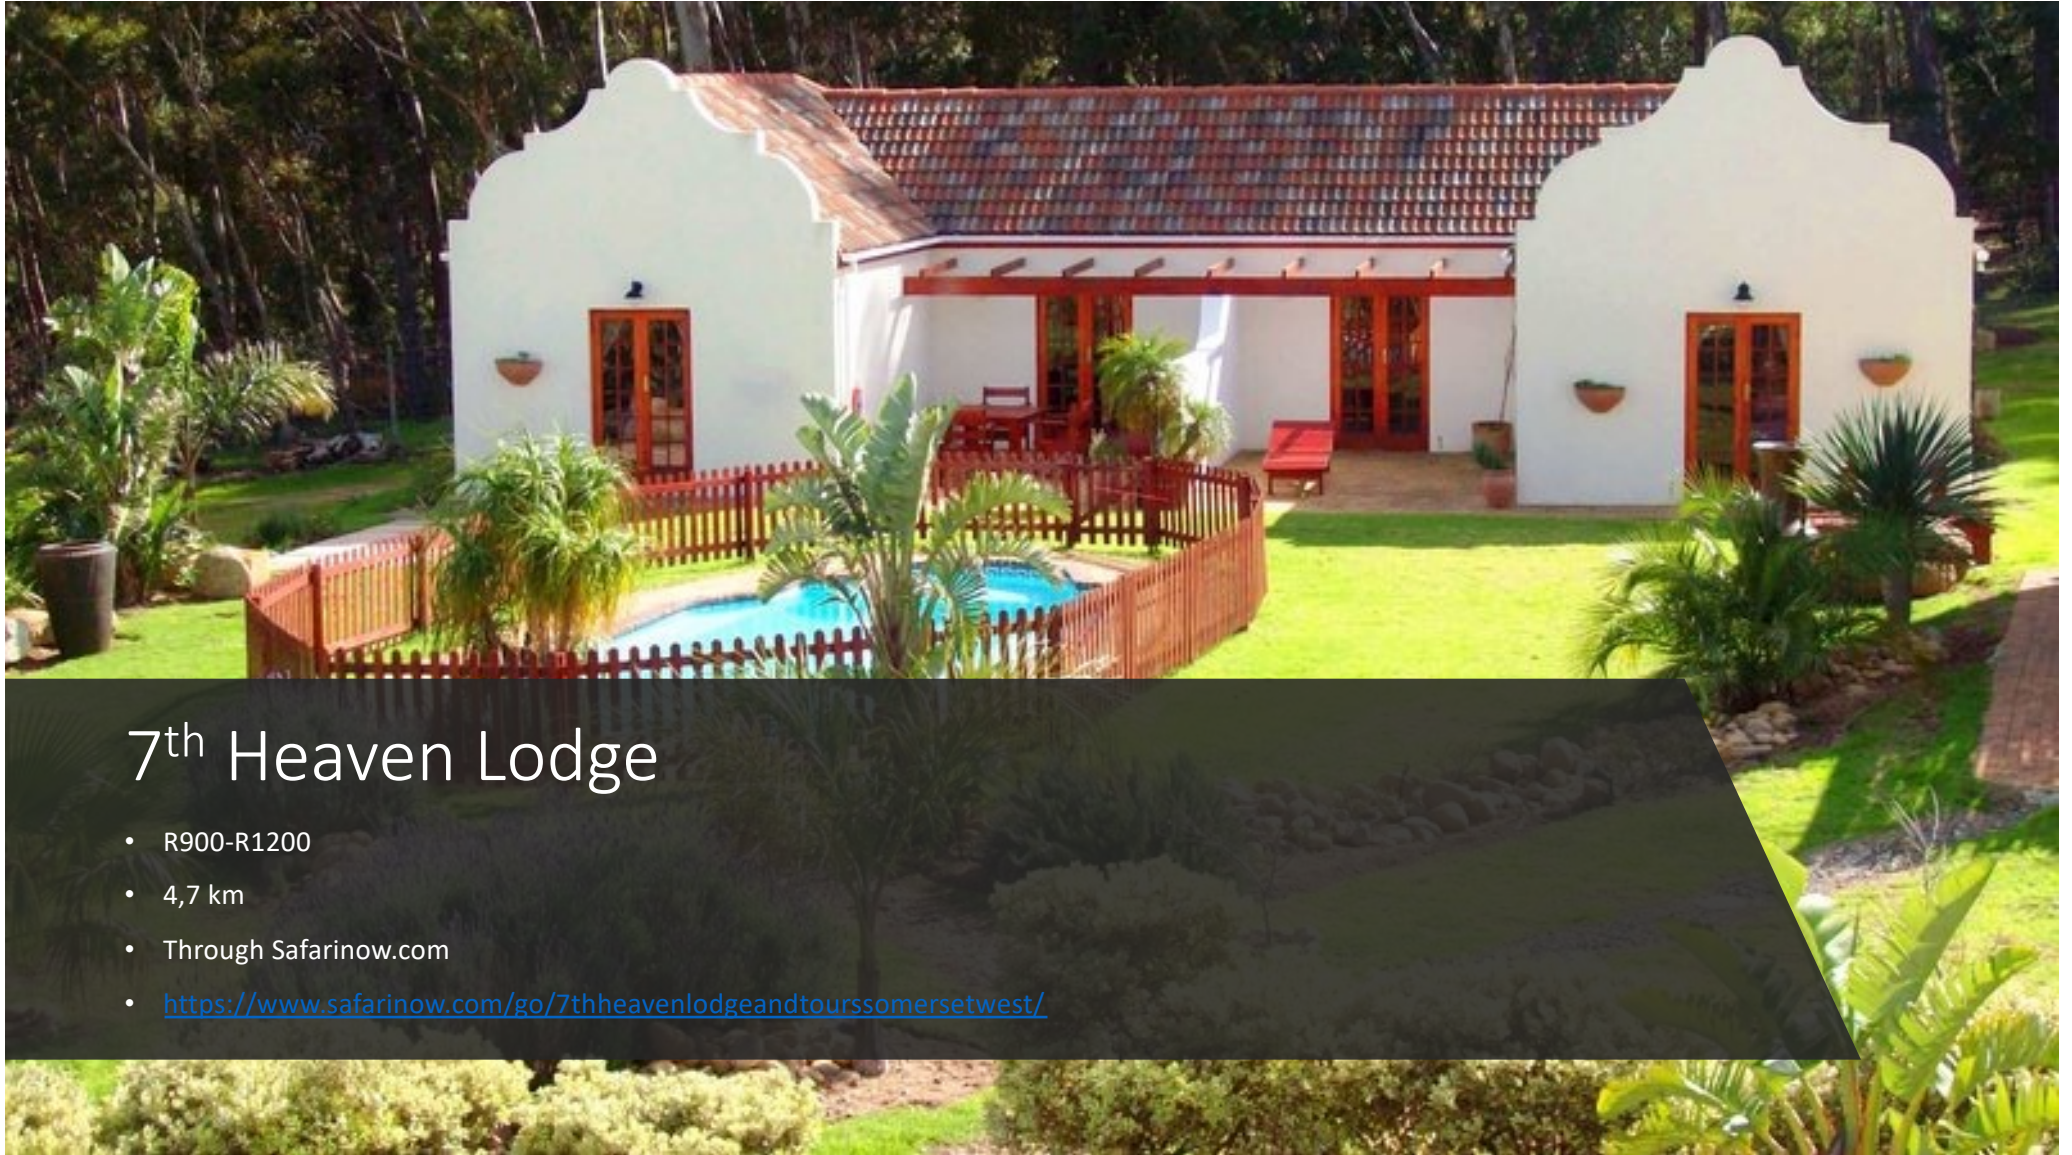

7th Heaven Lodge

- R900-R1200
- 4,7 km
- Through Safarinow.com
- <https://www.safarinow.com/go/7thheavenlodgeandtoursomersetwest/>