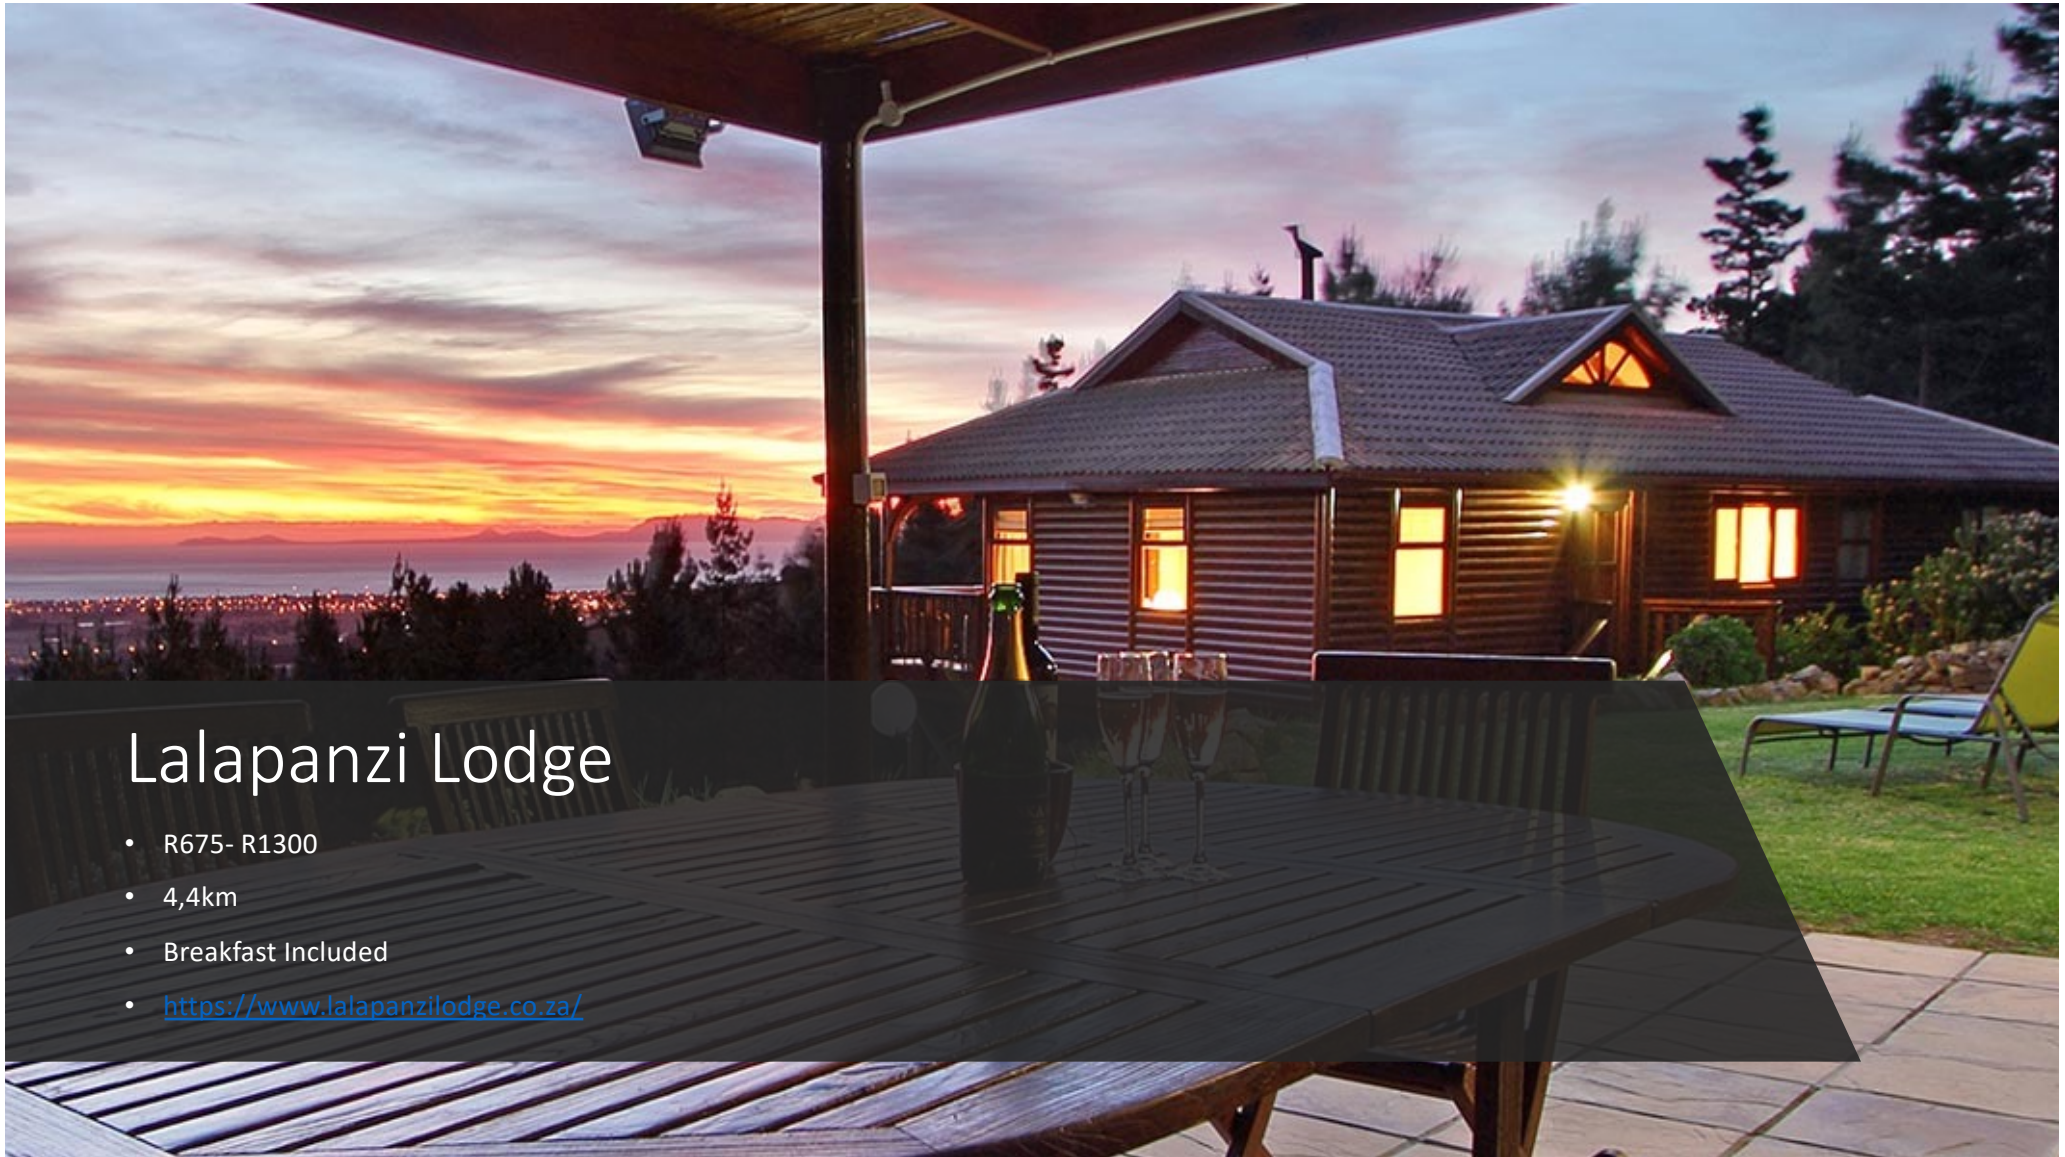

Lalapanzi Lodge

- R675- R1300
- 4,4km
- Breakfast Included
- <https://www.lalapanzilodge.co.za/>